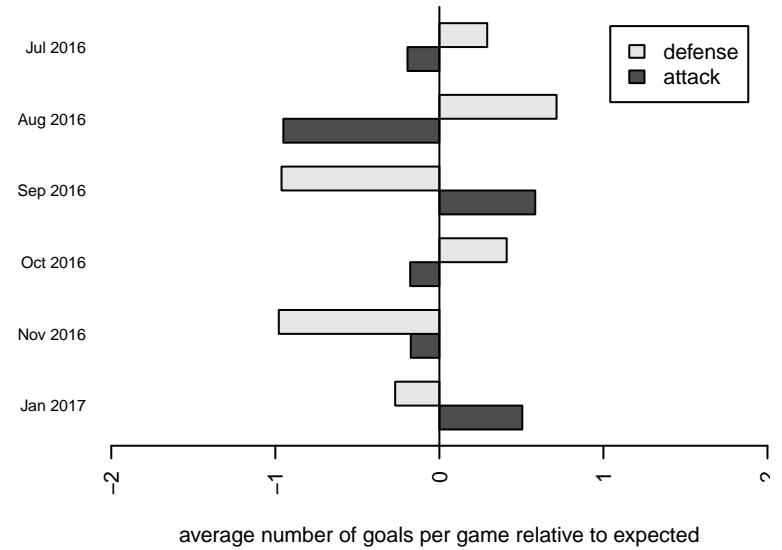

Performance relative to 13 month average