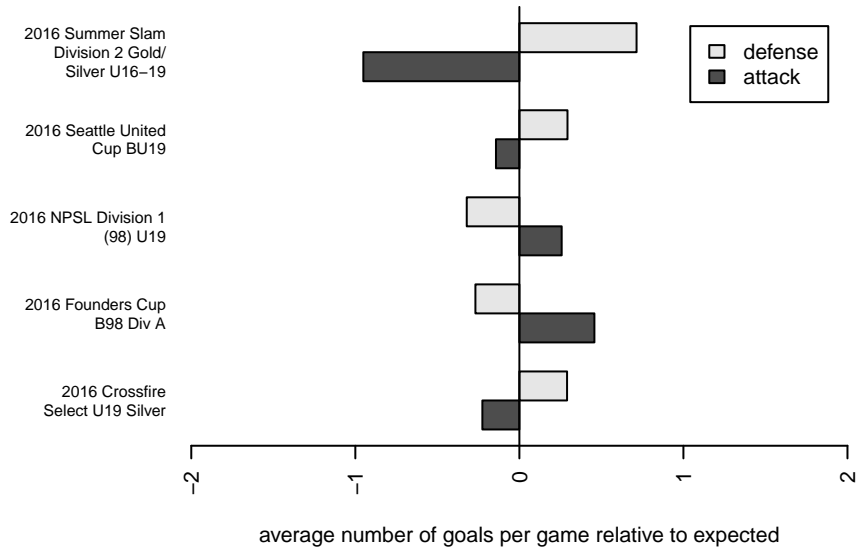

# Seattle United Shoreline Blue B98

Seattle United Regional  
 Shoreline, WA  
 B98 total strength=1553  
 attack=15.36 defense=12.04  
 fall league = NPSL Div 1 (98) U19

alt names used:  
 SU Shoreline B98/99 Blue  
 Seattle United SH B98 Blue  
 SU B98-99 Shoreline Blue  
 Seattle United B98/99 Shoreline  
 Seattle United SH B98 Blue

Venues played:  
 2016 Seattle United Cup BU19  
 2016 Crossfire Select U19 Silver  
 2016 Summer Slam Division 2 Gold/Silver U16  
 2016 NPSL Division 1 (98) U19  
 2016 Founders Cup B98 Div A

**Seattle United Shoreline Blue B98**  
 Dots are actual minus expected GF (blue circles) and GA (red triangles).  
 Blue line is smoothed change in attack strength. Red is smoothed change in defense strength.

**attack and defense variance (black dot)  
relative to other teams  
and top 10 in region**

**attack and defense rating  
relative to others at age  
and all opponents in last 13 months**

**Performance relative to 13 month average**