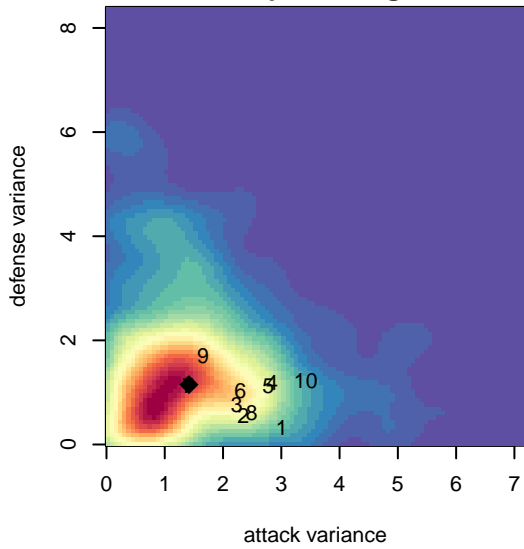

# Seattle United Shoreline Blue B98

Seattle United Regional  
 Shoreline, WA  
 B98 total strength=1553  
 attack=15.36 defense=12.04  
 fall league = NPSL Div 1 (98) U19

alt names used:  
 SU Shoreline B98/99 Blue  
 Seattle United SH B98 Blue  
 SU B98-99 Shoreline Blue  
 Seattle United B98/99 Shoreline  
 Seattle United SH B98 Blue

Venues played:  
 2016 Seattle United Cup BU19  
 2016 Crossfire Select U19 Silver  
 2016 Summer Slam Division 2 Gold/Silver U16  
 2016 NPSL Division 1 (98) U19  
 2016 Founders Cup B98 Div A

**Seattle United Shoreline Blue B98**  
 Dots are actual minus expected GF (blue circles) and GA (red triangles).  
 Blue line is smoothed change in attack strength. Red is smoothed change in defense strength.

**attack and defense variance (black dot)  
relative to other teams  
and top 10 in region**

**attack and defense rating  
relative to others at age  
and all opponents in last 13 months**

**Performance relative to 13 month average**