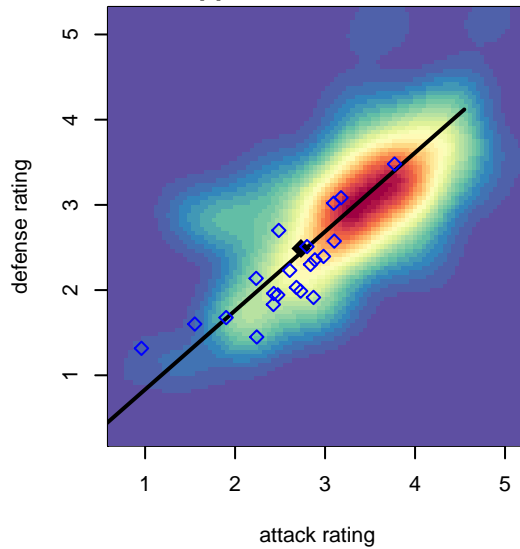

# Seattle United Shoreline Blue B98

Seattle United Regional  
 Shoreline, WA  
 B98 total strength=1553  
 attack=15.36 defense=12.04  
 fall league = NPSL Div 1 (98) U19

alt names used:  
 SU Shoreline B98/99 Blue  
 Seattle United SH B98 Blue  
 SU B98-99 Shoreline Blue  
 Seattle United B98/99 Shoreline  
 Seattle United SH B98 Blue

Venues played:  
 2016 Seattle United Cup BU19  
 2016 Crossfire Select U19 Silver  
 2016 Summer Slam Division 2 Gold/Silver U16  
 2016 NPSL Division 1 (98) U19  
 2016 Founders Cup B98 Div A

**Seattle United Shoreline Blue B98**  
 Dots are actual minus expected GF (blue circles) and GA (red triangles).  
 Blue line is smoothed change in attack strength. Red is smoothed change in defense strength.

**attack and defense variance (black dot)  
relative to other teams  
and top 10 in region**

**attack and defense rating  
relative to others at age  
and all opponents in last 13 months**

**Performance relative to 13 month average**