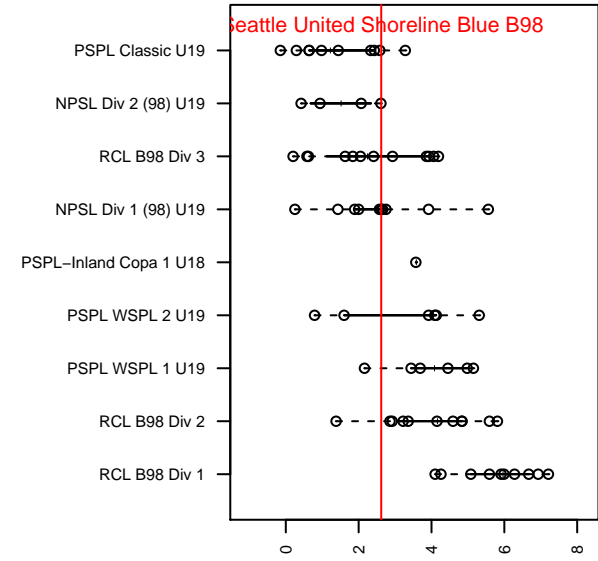

# Seattle United Shoreline Blue B98

Seattle United Regional  
 Shoreline, WA  
 B98 total strength=1553  
 attack=15.36 defense=12.04  
 fall league = NPSL Div 1 (98) U19

alt names used:  
 SU Shoreline B98/99 Blue  
 Seattle United SH B98 Blue  
 SU B98-99 Shoreline Blue  
 Seattle United B98/99 Shoreline  
 Seattle United SH B98 Blue

Venues played:  
 2016 Seattle United Cup BU19  
 2016 Crossfire Select U19 Silver  
 2016 Summer Slam Division 2 Gold/Silver U16  
 2016 NPSL Division 1 (98) U19  
 2016 Founders Cup B98 Div A

**Seattle United Shoreline Blue B98**  
 Dots are actual minus expected GF (blue circles) and GA (red triangles).  
 Blue line is smoothed change in attack strength. Red is smoothed change in defense strength.

**attack and defense variance (black dot)  
relative to other teams  
and top 10 in region**

**attack and defense rating  
relative to others at age  
and all opponents in last 13 months**

**Performance relative to 13 month average**